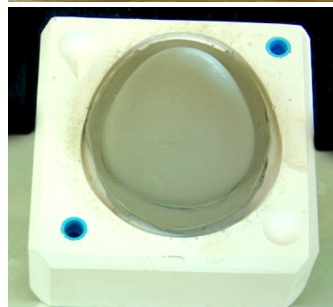

Range of open stock and teaching Moulds

Name of Item	Dimensions & Weight	Price
Round Picture Frame One piece press mould for creating a circular picture frame with recessed drill holes for fixing to a surface.	165mm \varnothing 1.36 Kg	£16
Oval Picture Frame One piece press mould for creating an oval picture frame with recessed drill holes for fixing to a surface.	225mm x 165mm 1.90 Kg	£18
Square Picture Frame One piece press mould for creating a square picture frame with recessed drill holes for fixing to a surface.	165mm x 165mm 1.88 Kg	£16
Rectangular Frame One piece press mould for creating a rectangular picture frame with recessed drill holes for fixing to a surface.		£18
Egg Press mould Two part press mould with riggoted seams which makes sticking two sides together easier. Seams can be fettled off when leather hard	90mm x 75mm 1.92 Kg	£20

Most moulds can be delivered within a week of ordering, but carriage will be charged separately for each order. Minimum carriage prices start at £18 for the first 5 Kg plus 1.05p per kilo thereafter.

- Block and case moulds for all kinds of pottery production.
- Silicone rubber Skin moulds for sculpture.
- For more information or a consultation about your project contact: